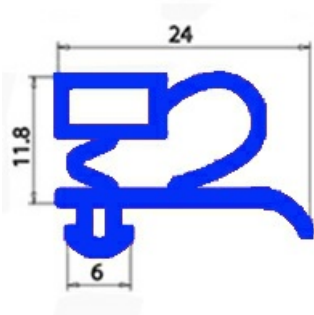

2103118

**GASKET MAGNETIC SNAP HALF DOOR IBERNA 665X770 mm QQ3**

Date: 20-09-2024

**Technical data**

SHORT SIDE mm	A=665 mm
LONG SIDE mm	B=770 mm
PROFILE TYPE	QQ3