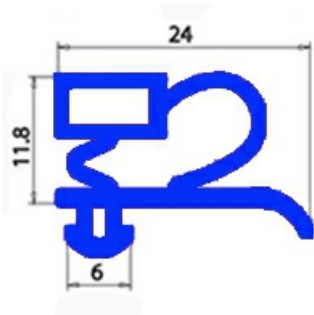

2103118

**GASKET MAGNETIC SNAP HALF DOOR IBERNA 665X770 mm QQ3**

Date: 25-12-2024

**Technical data**

SHORT SIDE mm	A=665 mm
LONG SIDE mm	B=770 mm
PROFILE TYPE	QQ3