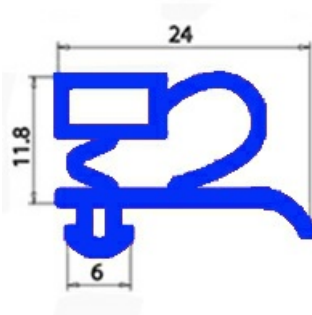

2103125

**GASKET MAGNETIC SNAP FOR DRAWER 1/3-1/1 A.PO QQ3**

Date: 25-12-2024

**Technical data**

SHORT SIDE mm	A=150 mm
LONG SIDE mm	B=385 mm
PROFILE TYPE	QQ3

**Manufacturer code**

ANGELO PO GRANDI CUCINE SPA