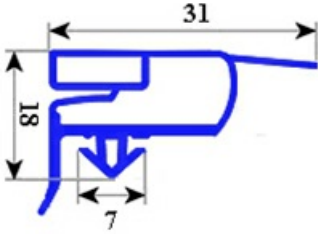

2103138

GASKET MAGNETIC SNAP 664X1570mm QQ6

Date: 23-11-2024

Technical data

SHORT SIDE mm	A=664 mm
LONG SIDE mm	B=1570 mm
PROFILE TYPE	QQ6

Manufacturer code

ELECTROLUX PROFESSIONAL S.P.A.

MBM- EUROTEC SRL -