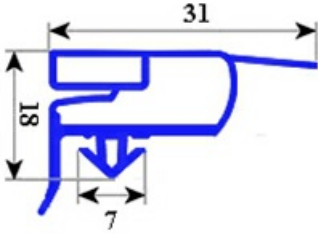

2103138

GASKET MAGNETIC SNAP 664X1570mm QQ6

Date: 25-12-2024

**Technical data**

SHORT SIDE mm	A=664 mm
LONG SIDE mm	B=1570 mm
PROFILE TYPE	QQ6

Manufacturer code

ELECTROLUX PROFESSIONAL S.P.A.
MBM- EUROTEC SRL -