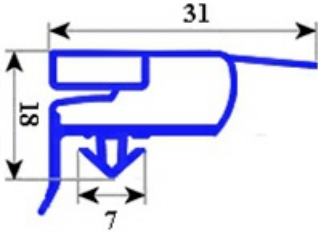

2103138

**GASKET MAGNETIC SNAP 664X1570mm QQ6**

Date: 20-09-2024

**Technical data**

SHORT SIDE mm	A=664 mm
LONG SIDE mm	B=1570 mm
PROFILE TYPE	QQ6

**Manufacturer code**

ELECTROLUX PROFESSIONAL S.P.A.

MBM- EUROTEC SRL -