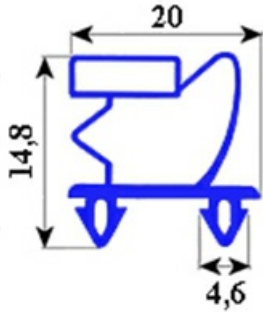

# MAGNETIC SNAP-IN GASKET 1540X665mm YY2

Date: 17-04-2025

## Technical data

SHORT SIDE mm	A=665 mm
LONG SIDE mm	B=1540 mm
PROFILE TYPE	YY2