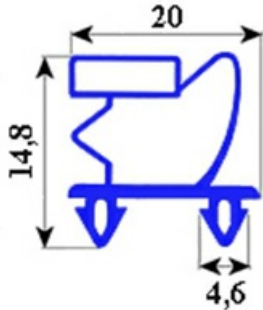

2103143

MAGNETIC SNAP-IN GASKET 1540X665mm YY2

Date: 23-11-2024

**Technical data**

| | |
|---------------|-----------|
| SHORT SIDE mm | A=665 mm |
| LONG SIDE mm | B=1540 mm |
| PROFILE TYPE | YY2 |