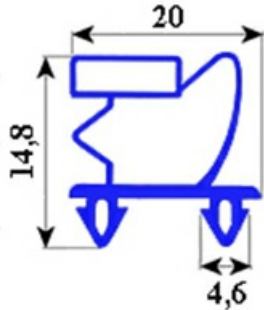

2103143

MAGNETIC SNAP-IN GASKET 1540X665mm YY2

Date: 20-09-2024

**Technical data**

SHORT SIDE mm	A=665 mm
LONG SIDE mm	B=1540 mm
PROFILE TYPE	YY2