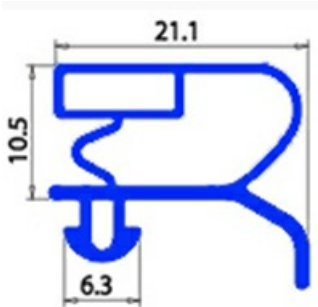

2103144

GASKET MAGNETIC SNAP 1515X790mm XX1

Date: 24-11-2024

Technical data

SHORT SIDE mm	A=790 mm
LONG SIDE mm	B=1515 mm
PROFILE TYPE	XX1