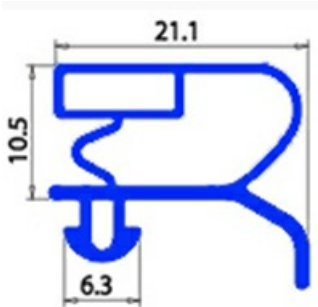

2103144

GASKET MAGNETIC SNAP 1515X790mm XX1

Date: 24-11-2024