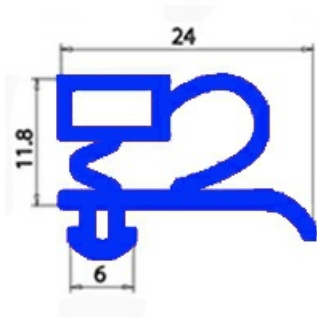

2103162

GASKET MAGNETIC SNAP 1475X690 mm QQ3

Date: 25-12-2024

**Technical data**

SHORT SIDE mm	A=690 mm
LONG SIDE mm	B=1475 mm
PROFILE TYPE	QQ3

Manufacturer code

ELECTROLUX PROFESSIONAL S.P.A.