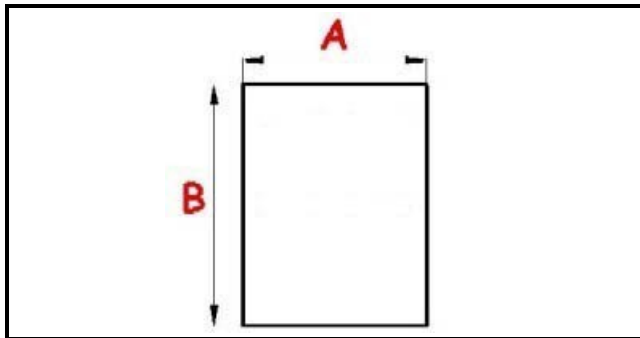

2103162

GASKET MAGNETIC SNAP 1475X690 mm QQ3

Date: 25-12-2024

**Technical data**

SHORT SIDE mm	A=690 mm
LONG SIDE mm	B=1475 mm
PROFILE TYPE	QQ3

Manufacturer code

ELECTROLUX PROFESSIONAL S.P.A.