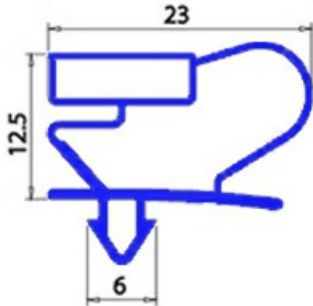

2103177

MAGNETIC SNAP-IN DOOR GASKET 1508X668 mm QQ2

Date: 25-12-2024

**Technical data**

SHORT SIDE mm	A=668 mm
LONG SIDE mm	B=1508 mm
PROFILE TYPE	QQ2

Manufacturer code

EMMEPI GRANDI CUCINE S.R.L.
ANGELO PO GRANDI CUCINE SPA
SAGI REFRIGERATION UNIT ANGELO PO GRANDI CUCINE SPA A SOCIO