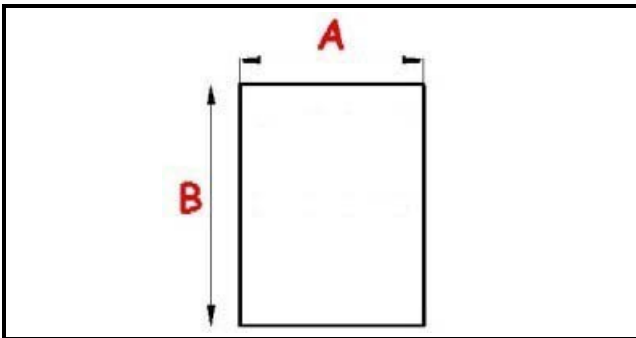

2103177

MAGNETIC SNAP-IN DOOR GASKET 1508X668 mm QQ2

Date: 25-12-2024

**Technical data**

SHORT SIDE mm	A=668 mm
LONG SIDE mm	B=1508 mm
PROFILE TYPE	QQ2

Manufacturer code

EMMEPI GRANDI CUCINE S.R.L.
ANGELO PO GRANDI CUCINE SPA
SAGI REFRIGERATION UNIT ANGELO PO GRANDI CUCINE SPA A SOCIO