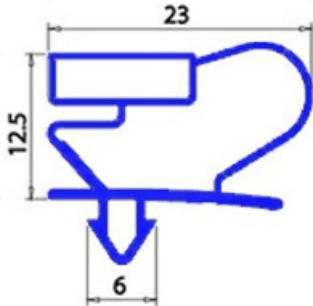

2103177

MAGNETIC SNAP-IN DOOR GASKET 1508X668 mm QQ2

Date: 20-09-2024

**Technical data**

SHORT SIDE mm	A=668 mm
LONG SIDE mm	B=1508 mm
PROFILE TYPE	QQ2

Manufacturer code

EMMEPI GRANDI CUCINE S.R.L.
ANGELO PO GRANDI CUCINE SPA
SAGI REFRIGERATION UNIT ANGELO PO GRANDI CUCINE SPA A SOCIO