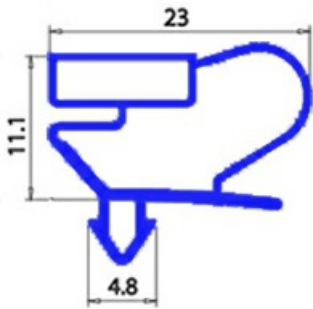

2103181

Date: 16-04-2025

ORIGINAL
OSP
SPARE PARTS

Technical data

SHORT SIDE mm	A=707 mm
LONG SIDE mm	B=770 mm
PROFILE TYPE	QQ9

Manufacturer code

SCOTSMAN ICE Srl.

CASTEL MAC SRL