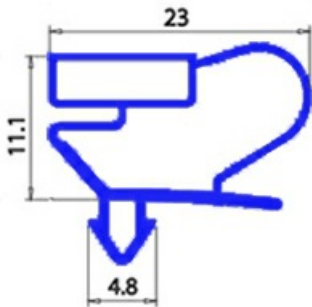

2103181

Date: 20-09-2024

ORIGINAL
OSP
SPARE PARTS

Technical data

SHORT SIDE mm	A=707 mm
LONG SIDE mm	B=770 mm
PROFILE TYPE	QQ9

Manufacturer code

SCOTSMAN ICE Srl.
CASTEL MAC SRL
BAR LINE DIV. DELLA FRIMONT SPA