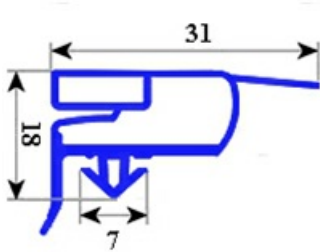

2103206

**GASKET MAGNETIC SNAP 685X590MM QQ6**

Date: 25-12-2024

**ORIGINAL  
OSP  
SPARE PARTS****Technical data**

SHORT SIDE mm	A=590 mm
LONG SIDE mm	B=680 mm
PROFILE TYPE	QQ6

**Manufacturer code**

ELECTROLUX PROFESSIONAL S.P.A.