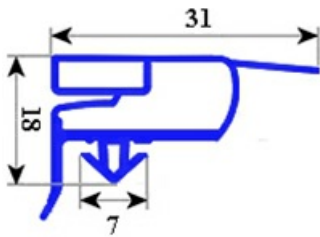

2103211

**MAGNETIC SNAP IN GASKET 528X411MM QQ6**

Date: 19-09-2024

ORIGINAL  
**OSP**  
SPARE PARTS**Technical data**

SHORT SIDE mm	A=411 mm
LONG SIDE mm	B=582 mm
PROFILE TYPE	QQ6

**Manufacturer code**

ELECTROLUX PROFESSIONAL S.P.A.