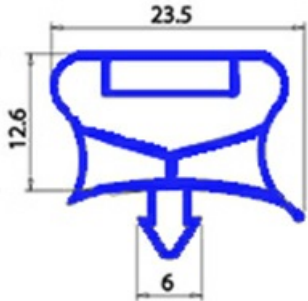

2103212

GASKET MAGNETIC SNAP DOOR; 666X736 MM QQ7

Date: 16-04-2025

ORIGINAL
OSP
SPARE PARTS

Technical data

SHORT SIDE mm	A=666 mm
LONG SIDE mm	B=736 mm
PROFILE TYPE	QQ7

Manufacturer code

ELECTROLUX PROFESSIONAL S.P.A.