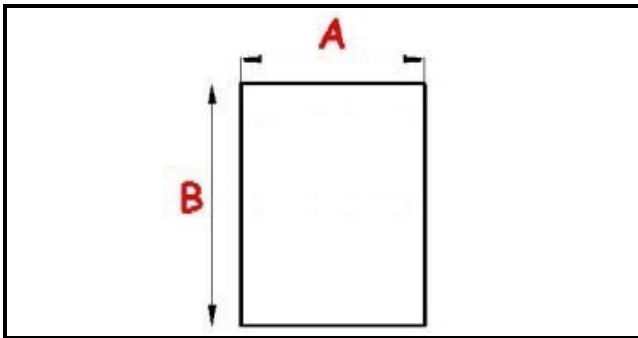

2103221

GASKET MAGNETIC SNAP 1570X690MM ISA QQ4

Date: 16-04-2025

Technical data

SHORT SIDE mm	A=690 mm
LONG SIDE mm	B=1570 mm
PROFILE TYPE	QQ4

Manufacturer code

ISA SPA