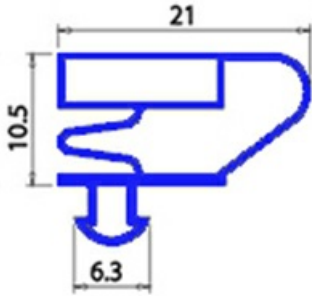

2103221

GASKET MAGNETIC SNAP 1570X690MM ISA QQ4

Date: 16-04-2025

Technical data

SHORT SIDE mm	A=690 mm
LONG SIDE mm	B=1570 mm
PROFILE TYPE	QQ4

Manufacturer code

ISA SPA