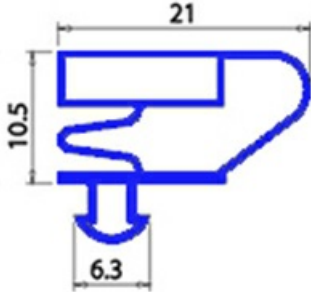

2103221

GASKET MAGNETIC SNAP 1570X690MM ISA QQ4

Date: 20-09-2024

**Technical data**

SHORT SIDE mm	A=690 mm
LONG SIDE mm	B=1570 mm
PROFILE TYPE	QQ4

Manufacturer code

ISA SPA