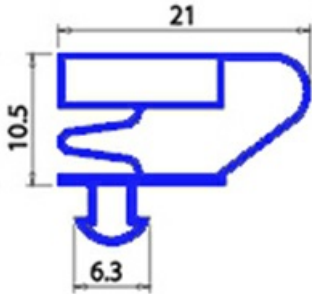

2103222

**GASKET MAGNETIC SNAP ISA 620X425MM QQ3**

Date: 20-09-2024

**Technical data**

SHORT SIDE mm	A=425mm
LONG SIDE mm	B=620 mm
PROFILE TYPE	QQ4