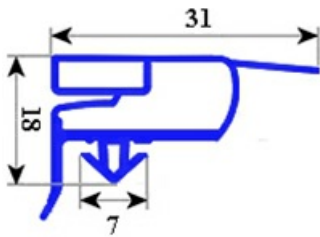

# GASKET MAGNETIC SNAP 760X665 MM QQ6

Date: 23-11-2024

ORIGINAL  
**OSP**  
SPARE PARTS

## Technical data

SHORT SIDE mm	A=665 mm
LONG SIDE mm	B=760 mm
PROFILE TYPE	QQ6