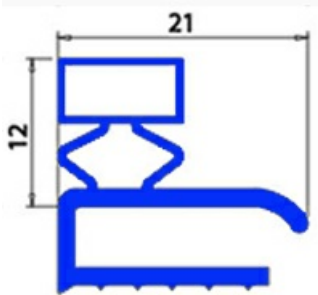

2103236

ANGLED MIDDLE-EDGED MAGNETIC GASKET 636X388MM EVERLASTING XX5

Date: 25-12-2024

Technical data

SHORT SIDE mm	A=388 mm
LONG SIDE mm	B=636 mm
PROFILE TYPE	XX5