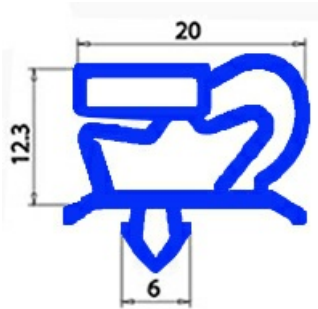

2103237

Date: 25-12-2024

Technical data

| | |
|---------------|-----------|
| SHORT SIDE mm | A=655 mm |
| LONG SIDE mm | B=1555 mm |
| PROFILE TYPE | QQ1 |

Manufacturer code

MODULAR PROFESSIONAL SRL