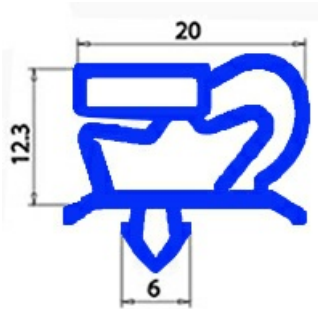

2103237

Date: 20-09-2024

Technical data

SHORT SIDE mm	A=655 mm
LONG SIDE mm	B=1555 mm
PROFILE TYPE	QQ1