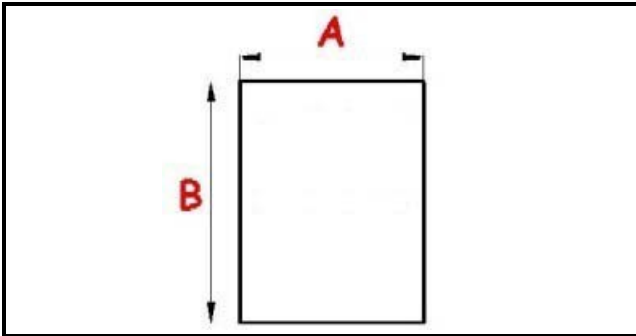

2103237

Date: 25-12-2024

Technical data

| | |
|---------------|-----------|
| SHORT SIDE mm | A=655 mm |
| LONG SIDE mm | B=1555 mm |
| PROFILE TYPE | QQ1 |

Manufacturer code

MODULAR PROFESSIONAL SRL