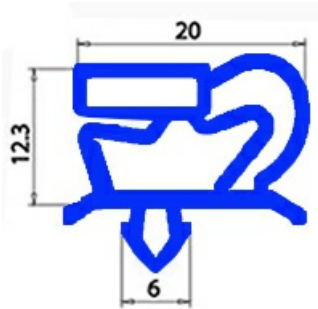

## Technical data

SHORT SIDE mm	A=655 mm
LONG SIDE mm	B=1555 mm
PROFILE TYPE	QQ1