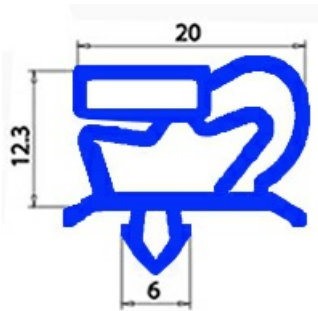

2103238

Date: 25-12-2024

ORIGINAL
OSP
SPARE PARTS

Technical data

SHORT SIDE mm	A=865mm
LONG SIDE mm	B=1880mm
PROFILE TYPE	QQ1

Manufacturer code

ELECTROLUX PROFESSIONAL S.P.A.