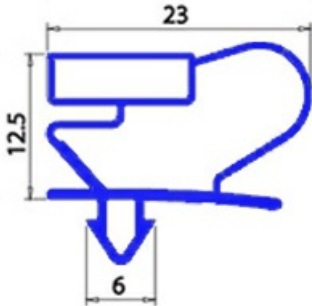

2103239

GASKET MAGNETIC SNAP 1618X668 MM ANGELO PO QQ2

Date: 25-12-2024

**Technical data**

SHORT SIDE mm	A=688 mm
LONG SIDE mm	B=1618mm
PROFILE TYPE	QQ2

Manufacturer code

ANGELO PO GRANDI CUCINE SPA