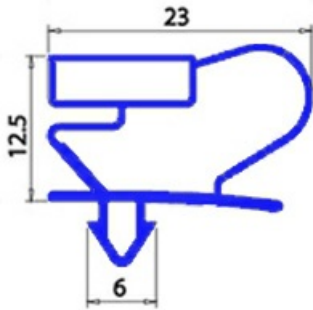

2103239

GASKET MAGNETIC SNAP 1618X668 MM ANGELO PO QQ2

Date: 20-04-2025

Technical data

SHORT SIDE mm	A=688 mm
LONG SIDE mm	B=1618mm
PROFILE TYPE	QQ2

Manufacturer code

ANGELO PO GRANDI CUCINE SPA