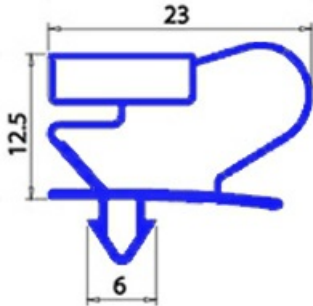

2103239

GASKET MAGNETIC SNAP 1618X668 MM ANGELO PO QQ2

Date: 19-09-2024

**Technical data**

SHORT SIDE mm	A=688 mm
LONG SIDE mm	B=1618mm
PROFILE TYPE	QQ2

Manufacturer code

ANGELO PO GRANDI CUCINE SPA