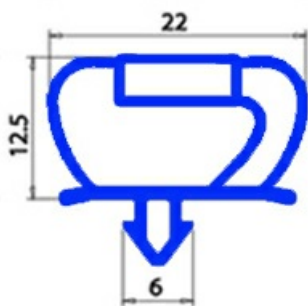

2103244

**sost 2103835 GASKET MAGNETIC SNAP 1570X670 MM XX2**

Date: 23-11-2024

**Technical data**

SHORT SIDE mm	A=670 mm
LONG SIDE mm	B=1570 mm
PROFILE TYPE	XX2