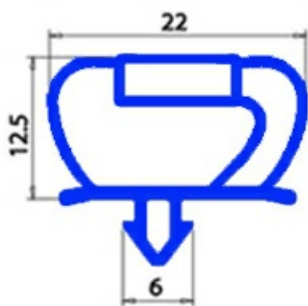

2103244

sost 2103835 GASKET MAGNETIC SNAP 1570X670 MM XX2

Date: 25-12-2024

**Technical data**

SHORT SIDE mm	A=670 mm
LONG SIDE mm	B=1570 mm
PROFILE TYPE	XX2