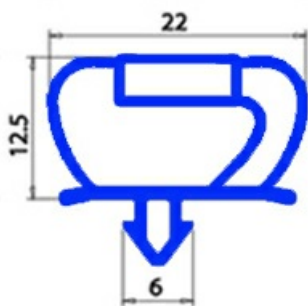

2103244

sost 2103835 GASKET MAGNETIC SNAP 1570X670 MM XX2

Date: 19-09-2024

**Technical data**

SHORT SIDE mm	A=670 mm
LONG SIDE mm	B=1570 mm
PROFILE TYPE	XX2