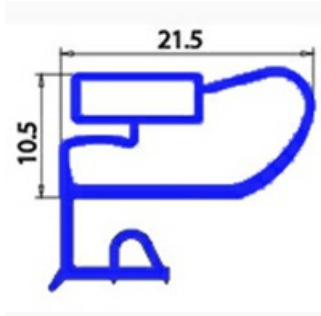

2103271

**ANGLED MIDDLE-EDGED MAGNETIC GASKET 660X1540 mm XX4**

Date: 20-09-2024

**Technical data**

SHORT SIDE mm	A=660 mm
LONG SIDE mm	B=1540 mm
PROFILE TYPE	XX4

**Manufacturer code**

ELECTROLUX PROFESSIONAL S.P.A.