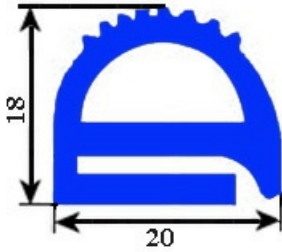

2103274

**WITHE GASKET 9795 19X16 MM AT METER YY12**

Date: 20-09-2024

**Technical data**

SHORT SIDE mm	18x20mm
LONG SIDE mm	A=1000 mm
PROFILE TYPE	YY12