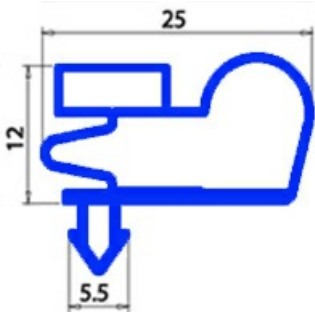

2103277

MAGNETIC SNAP-IN GASKET 625X525mm QQ8

Date: 20-09-2024

Technical data

SHORT SIDE mm	A=525 mm
LONG SIDE mm	B=625 mm
PROFILE TYPE	QQ8