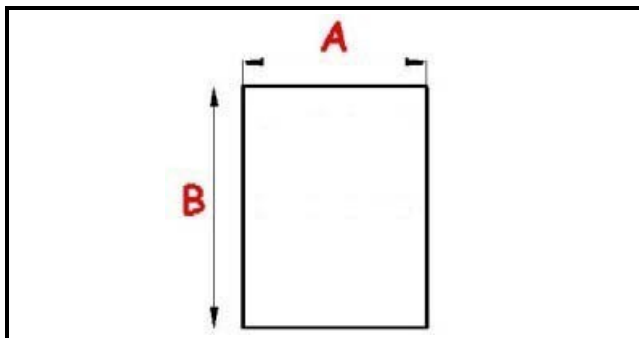

2103285

ANGLED MIDDLE-EDGED MAGNETIC GASKET 495X635 mm XX4

Date: 20-09-2024

**Technical data**

SHORT SIDE mm	A=495 mm
LONG SIDE mm	B=635 mm
PROFILE TYPE	XX4

Manufacturer code

MBM- EUROTEC SRL -