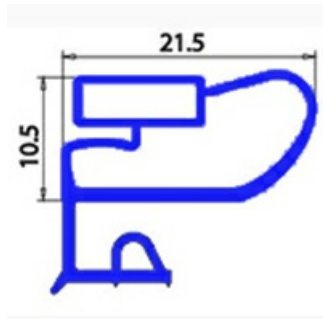

2103285

ANGLED MIDDLE-EDGED MAGNETIC GASKET 495X635 mm XX4

Date: 20-09-2024

**Technical data**

SHORT SIDE mm	A=495 mm
LONG SIDE mm	B=635 mm
PROFILE TYPE	XX4

Manufacturer code

MBM- EUROTEC SRL -