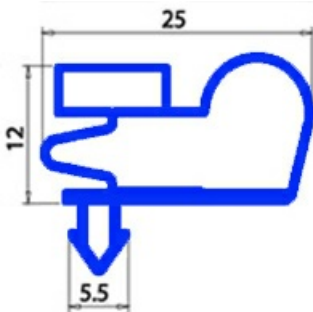

2103292

**SNAP IN MAGNETIC GASKET 655X505MM QQ8**

Date: 25-12-2024

**Technical data**

SHORT SIDE mm	A=505 mm
LONG SIDE mm	B=655 mm
PROFILE TYPE	QQ8