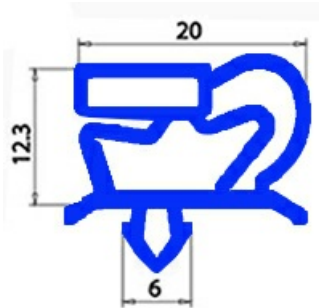

2103301

MAGNETIC SNAP-IN GASKET 595X465MM QQ1

Date: 17-04-2025

Technical data

SHORT SIDE mm	A=465 mm
LONG SIDE mm	B=595 mm
PROFILE TYPE	Q1

Manufacturer code

ELECTROLUX PROFESSIONAL S.P.A.