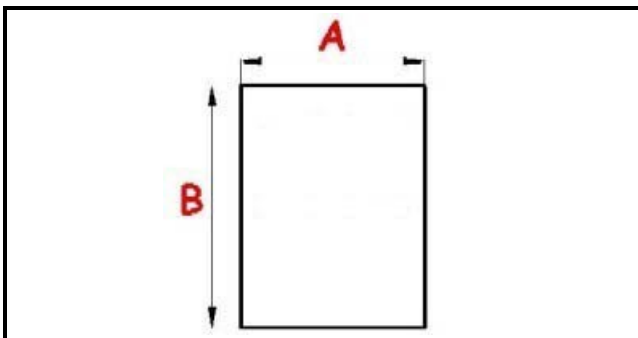

2103301

MAGNETIC SNAP-IN GASKET 595X465MM QQ1

Date: 17-04-2025

Technical data

SHORT SIDE mm	A=465 mm
LONG SIDE mm	B=595 mm
PROFILE TYPE	Q1

Manufacturer code

ELECTROLUX PROFESSIONAL S.P.A.