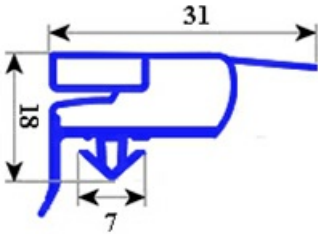

2103309

MAGNETIC SNAP-IN GASKET 1695X566 mm MONDIAL QQ6

Date: 20-09-2024

**Technical data**

SHORT SIDE mm	A=566 mm
LONG SIDE mm	B=1695 mm
PROFILE TYPE	QQ6