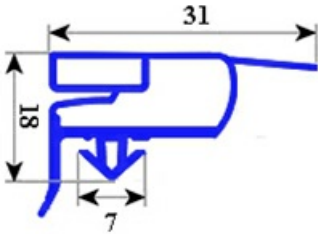

2103309

**MAGNETIC SNAP-IN GASKET 1695X566 mm MONDIAL QQ6**

Date: 26-12-2024

**Technical data**

SHORT SIDE mm	A=566 mm
LONG SIDE mm	B=1695 mm
PROFILE TYPE	QQ6