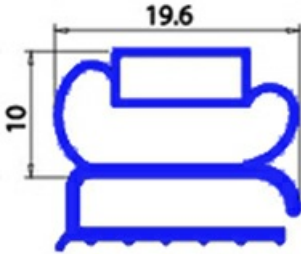

2103315

ANGLED MIDDLE-EDGED MAGNETIC GASKET 1560X660 MM. YY8

Date: 20-09-2024

**Technical data**

SHORT SIDE mm	A=660 mm
LONG SIDE mm	B=1560 mm
PROFILE TYPE	XX6

Manufacturer code

ANGELO PO GRANDI CUCINE SPA