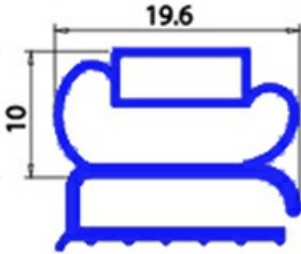

2103315

**ANGLED MIDDLE-EDGED MAGNETIC GASKET 1560X660 MM. YY8**

Date: 26-12-2024

**Technical data**

SHORT SIDE mm	A=660 mm
LONG SIDE mm	B=1560 mm
PROFILE TYPE	XX6

**Manufacturer code**

ANGELO PO GRANDI CUCINE SPA