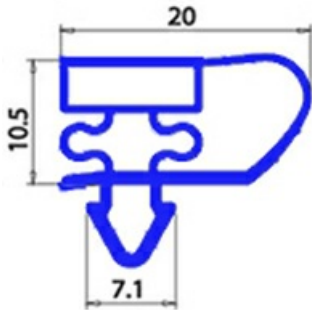

2103319

GASKET MAGNETIC SNAP 630X415mm O.D. YY22

Date: 10-11-2024

**Technical data**

SHORT SIDE mm	A=415 mm
LONG SIDE mm	B=630 mm
PROFILE TYPE	YY22