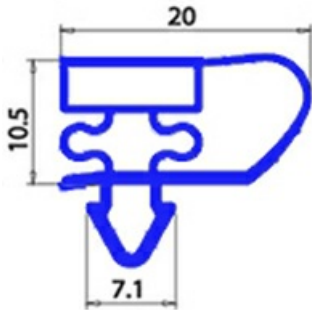

2103319

GASKET MAGNETIC SNAP 630X415mm O.D. YY22

Date: 26-12-2024

Technical data

SHORT SIDE mm	A=415 mm
LONG SIDE mm	B=630 mm
PROFILE TYPE	YY22