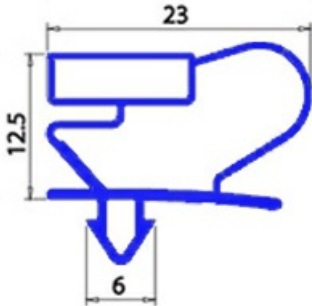

2103327

**GASKET MAGNETIC SNAP 668X771 mm QQ2**

Date: 26-12-2024

**Technical data**

SHORT SIDE mm	A=668 mm
LONG SIDE mm	B=771 mm
PROFILE TYPE	QQ2

**Manufacturer code**

ANGELO PO GRANDI CUCINE SPA