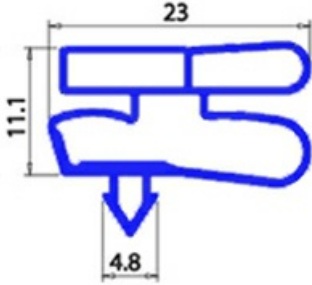

2103331

**MAGNETIC SNAP-IN GASKET 1695X570 mm MONDIAL ELITE XX3**

Date: 26-12-2024

**Technical data**

SHORT SIDE mm	A=570 mm
LONG SIDE mm	B=1695 mm
PROFILE TYPE	XX3

**Manufacturer code**

MONDIAL FRAMEC SRL