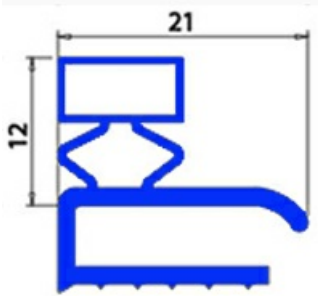

2103335

**ANGLED MIDDLE-EDGED MAGNETIC GASKET 560X440MM O.D. XX5**

Date: 14-11-2024

**Technical data**

SHORT SIDE mm	A=440 mm
LONG SIDE mm	B=560 mm
PROFILE TYPE	XX5