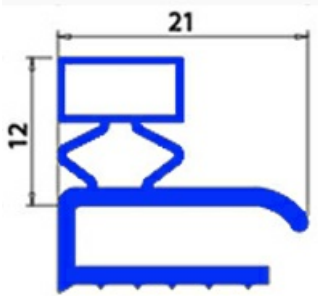

2103335

ANGLED MIDDLE-EDGED MAGNETIC GASKET 560X440MM O.D. XX5

Date: 26-12-2024

**Technical data**

SHORT SIDE mm	A=440 mm
LONG SIDE mm	B=560 mm
PROFILE TYPE	XX5