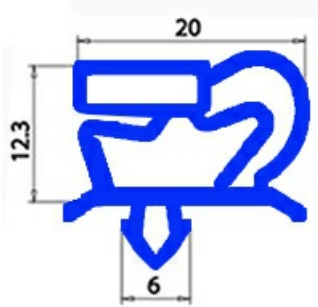

# GASKET MAGNETIC SNAP 485X685MM O.D. QQ1

Date: 19-04-2025

## Technical data

SHORT SIDE mm	A=485 mm
LONG SIDE mm	B=685 mm
PROFILE TYPE	QQ1