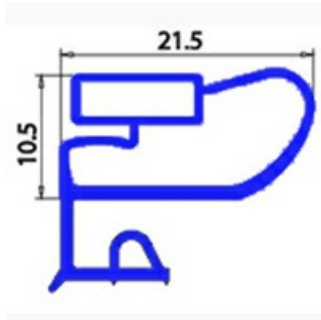

2103345

ANGLED MIDDLE-EDGED MAGNETIC DOOR GASKET 531X491mm XX4

Date: 26-12-2024

Technical data

SHORT SIDE mm	A=491 mm
LONG SIDE mm	B=521 mm
PROFILE TYPE	XX4

Manufacturer code

ELECTROLUX PROFESSIONAL S.P.A.