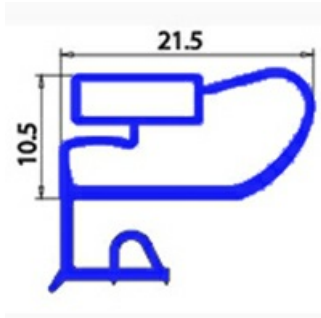

# ANGLED MIDDLE-EDGED MAGNETIC DOOR GASKET 531X491mm XX4

Date: 24-11-2024

## Technical data

SHORT SIDE mm	A=491 mm
LONG SIDE mm	B=521 mm
PROFILE TYPE	XX4