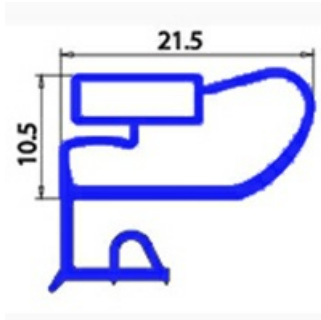

2103345

ANGLED MIDDLE-EDGED MAGNETIC DOOR GASKET 531X491mm XX4

Date: 20-09-2024

Technical data

SHORT SIDE mm	A=491 mm
LONG SIDE mm	B=521 mm
PROFILE TYPE	XX4

Manufacturer code

ELECTROLUX PROFESSIONAL S.P.A.