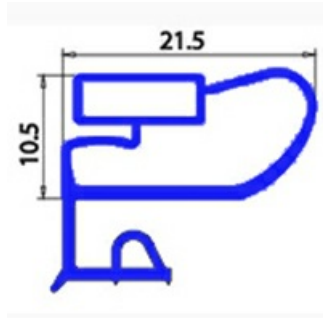

# ANGLED MIDDLE-EDGED MAGNETIC DOOR GASKET MBM 410X650MM XX4

Date: 26-12-2024

## Technical data

SHORT SIDE mm	A=410 mm
LONG SIDE mm	B=650 mm
PROFILE TYPE	XX4