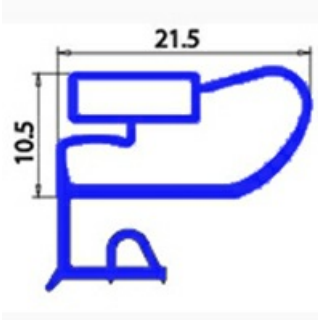

2103348

ANGLED MIDDLE-EDGED MAGNETIC GASKET MBM 320X410MM XX4

Date: 19-04-2025

Technical data

SHORT SIDE mm	A=320 mm
LONG SIDE mm	B=410 mm
PROFILE TYPE	XX4