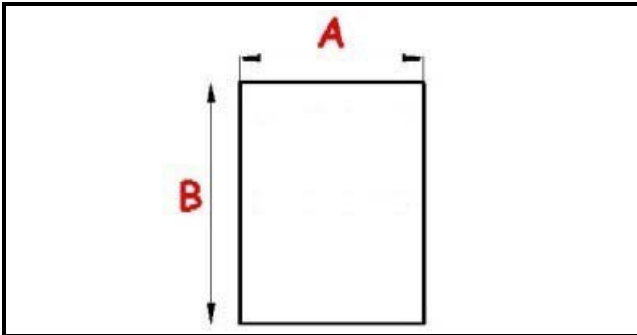

2103348

ANGLED MIDDLE-EDGED MAGNETIC GASKET MBM 320X410MM XX4

Date: 19-04-2025

Technical data

SHORT SIDE mm	A=320 mm
LONG SIDE mm	B=410 mm
PROFILE TYPE	XX4