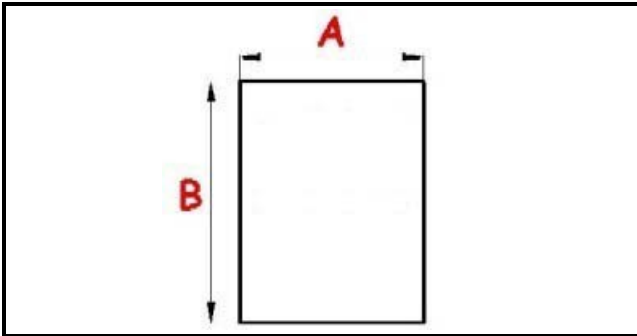

2103365

Date: 20-09-2024

Technical data

SHORT SIDE mm	A=290 mm
LONG SIDE mm	B=485 mm
PROFILE TYPE	QQ7