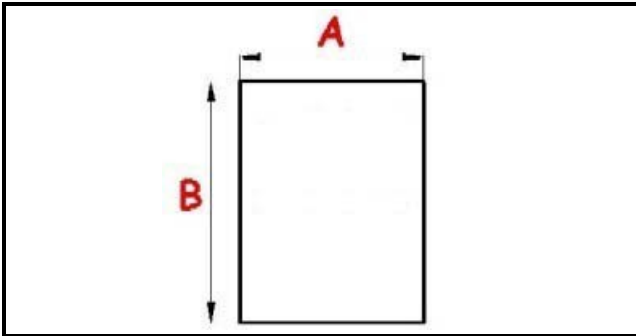

## Technical data

SHORT SIDE mm	A=290 mm
LONG SIDE mm	B=485 mm
PROFILE TYPE	QQ7