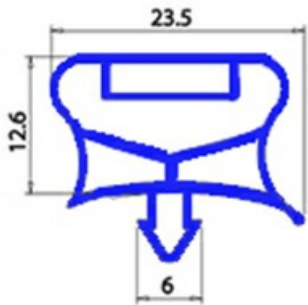

2103365

Date: 20-09-2024

Technical data

SHORT SIDE mm	A=290 mm
LONG SIDE mm	B=485 mm
PROFILE TYPE	QQ7