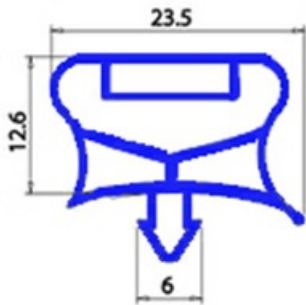

## Technical data

SHORT SIDE mm	A=290 mm
LONG SIDE mm	B=485 mm
PROFILE TYPE	QQ7