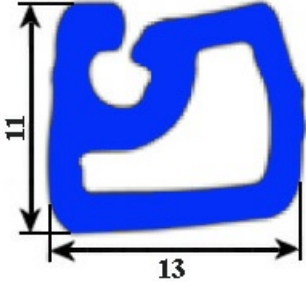

2103370

GASKET MODEL 1000/3000/5000 13x11 BAR 1000mm YY20

Date: 10-11-2024

Technical data

LONG SIDE mm	A= 1000 mm
PROFILE TYPE	YY20