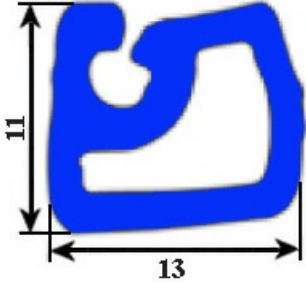

# GASKET MODEL 1000/3000/5000 13x11 BAR 1000mm YY20

Date: 24-11-2024

## Technical data

LONG SIDE mm	A= 1000 mm
PROFILE TYPE	YY20