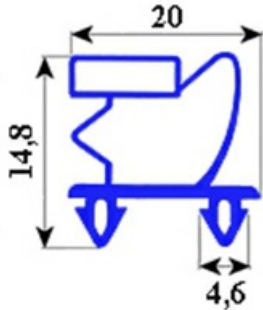

2103384

**SNAP GASKET PVC 8038 738X655mm VPP101000 YY2**

Date: 26-12-2024

**Technical data**

SHORT SIDE mm	A=655 mm
LONG SIDE mm	B=738 mm
PROFILE TYPE	YY2