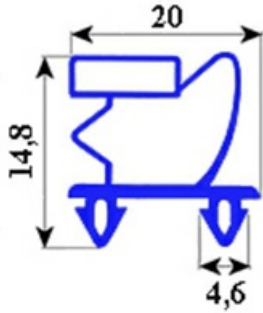

2103384

SNAP GASKET PVC 8038 738X655mm VPP101000 YY2

Date: 14-11-2024

**Technical data**

SHORT SIDE mm	A=655 mm
LONG SIDE mm	B=738 mm
PROFILE TYPE	YY2