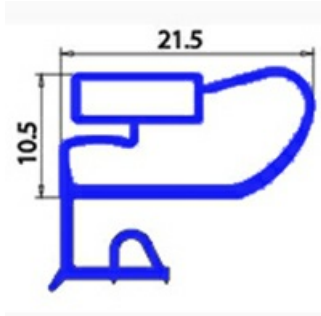

2103390

**ANGLED MIDDLE-EDGED MAGNETIC GASKET 400X370 mm XX4**

Date: 26-12-2024

ORIGINAL  
**OSP**  
SPARE PARTS**Technical data**

SHORT SIDE mm	A=370 mm
LONG SIDE mm	B=400 mm
PROFILE TYPE	XX4

**Manufacturer code**