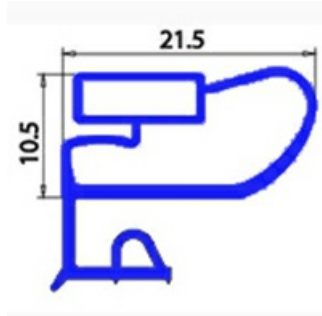

2103390

ANGLED MIDDLE-EDGED MAGNETIC GASKET 400X370 mm XX4

Date: 10-11-2024

ORIGINAL
OSP
SPARE PARTS**Technical data**

SHORT SIDE mm	A=370 mm
LONG SIDE mm	B=400 mm
PROFILE TYPE	XX4

Manufacturer code

MBM- EUROTEC SRL -