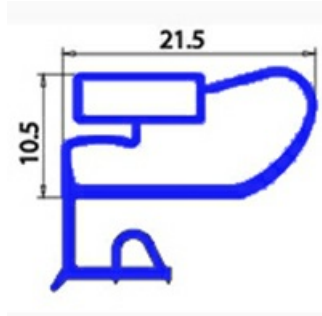

2103390

ANGLED MIDDLE-EDGED MAGNETIC GASKET 400X370 mm XX4

Date: 24-11-2024

ORIGINAL
OSP
SPARE PARTS**Technical data**

SHORT SIDE mm	A=370 mm
LONG SIDE mm	B=400 mm
PROFILE TYPE	XX4

Manufacturer code

MBM- EUROTEC SRL -