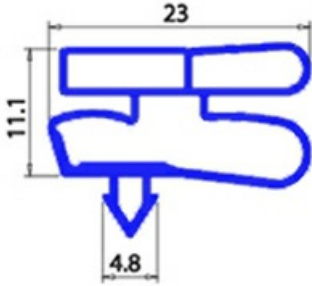

2103395

MAGNETIC SNAP-IN GASKET 1391X643mm XX3

Date: 19-04-2025

Technical data

SHORT SIDE mm	A=634 mm
LONG SIDE mm	B=1391 mm
PROFILE TYPE	XX3