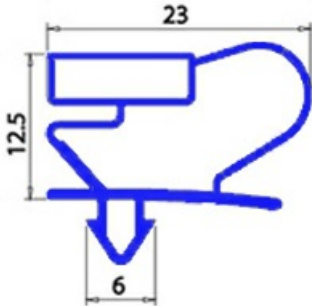

2103403

MAGNETIC SNAP-IN GASKET 1595X605mm QQ2

Date: 14-11-2024

**Technical data**

SHORT SIDE mm	A=605 mm
LONG SIDE mm	B=1595 mm
PROFILE TYPE	QQ2

Manufacturer code

ANGELO PO GRANDI CUCINE SPA