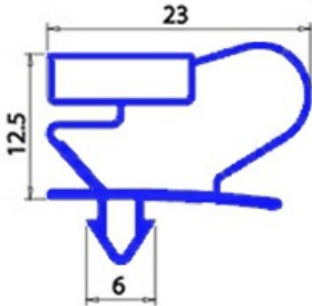

2103403

MAGNETIC SNAP-IN GASKET 1595X605mm QQ2

Date: 26-12-2024

**Technical data**

SHORT SIDE mm	A=605 mm
LONG SIDE mm	B=1595 mm
PROFILE TYPE	QQ2

Manufacturer code

ANGELO PO GRANDI CUCINE SPA