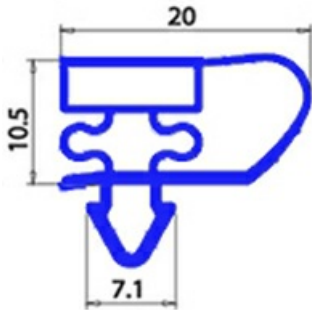

2103417

GASKET MAGNETIC SNAP 395X645mm O.D. YY22

Date: 26-12-2024

Technical data

| | |
|---------------|----------|
| SHORT SIDE mm | A=395 mm |
| LONG SIDE mm | B=645 mm |
| PROFILE TYPE | YY22 |