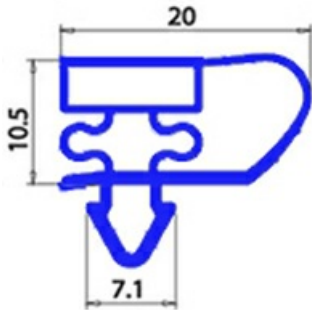

# GASKET MAGNETIC SNAP 395X645mm O.D. YY22

Date: 20-09-2024

## Technical data

SHORT SIDE mm	A=395 mm
LONG SIDE mm	B=645 mm
PROFILE TYPE	YY22