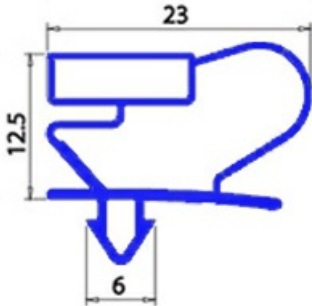

2103430

**GASKET MAGNETIC SNAP 385X260 MM QQ2**

Date: 15-11-2024

**Technical data**

|               |          |
|---------------|----------|
| SHORT SIDE mm | A=259 mm |
| LONG SIDE mm  | B=386 mm |
| PROFILE TYPE  | QQ2      |