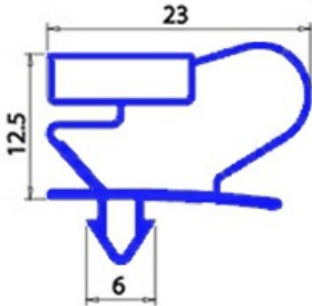

2103430

**GASKET MAGNETIC SNAP 385X260 MM QQ2**

Date: 20-09-2024

**Technical data**

SHORT SIDE mm	A=259 mm
LONG SIDE mm	B=386 mm
PROFILE TYPE	QQ2

**Manufacturer code**

ANGELO PO GRANDI CUCINE SPA

ANGELO PO GRANDI CUCINE SPA