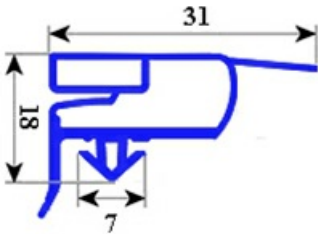

2103454

GASKET MAGNETIC SNAP RIC. PORT 700 ARF 2007 665X1495mm QQ6

Date: 26-12-2024

Technical data

SHORT SIDE mm	A=655 mm
LONG SIDE mm	B=1495 mm
PROFILE TYPE	QQ6

Manufacturer code

ILSA SPA
ILSA SPA