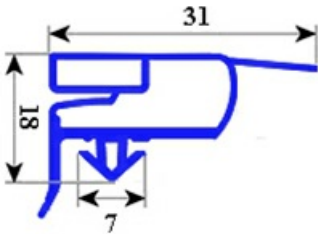

2103454

GASKET MAGNETIC SNAP RIC. PORT 700 ARF 2007 665X1495mm QQ6

Date: 26-12-2024