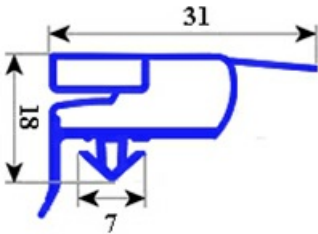

# GASKET MAGNETIC SNAP RIC. PORT 700 ARF 2007 665X1495mm QQ6

Date: 20-09-2024

## Technical data

SHORT SIDE mm	A=655 mm
LONG SIDE mm	B=1495 mm
PROFILE TYPE	QQ6