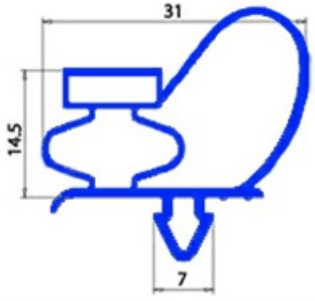

2103455

GASKET MAGNETIC SNAP FAGOR BAR =2000MT YY22

Date: 15-11-2024

Technical data

LONG SIDE mm	A=2000 mm
PROFILE TYPE	YY33