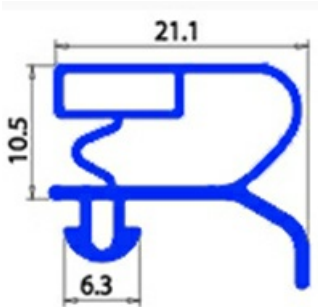

2103460

GASKET MAGNETIC SNAP 423X185 MM XX1

Date: 15-11-2024

**Technical data**

| | |
|---------------|----------|
| SHORT SIDE mm | A=185 mm |
| LONG SIDE mm | B=423 mm |
| PROFILE TYPE | XX1 |