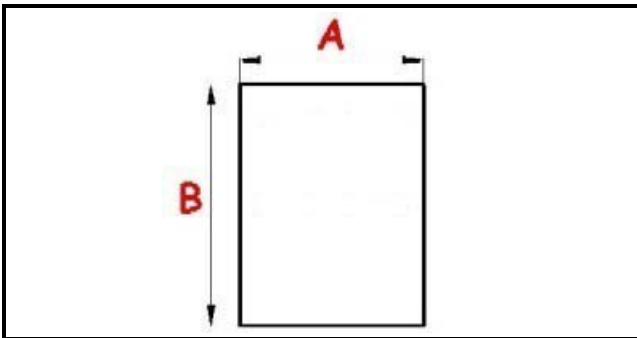

2103485

GASKET MAGNETIC SNAP 660X740mm O.D. QQ8

Date: 15-11-2024

Technical data

SHORT SIDE mm	A=470 mm
LONG SIDE mm	B=660 mm
PROFILE TYPE	QQ8