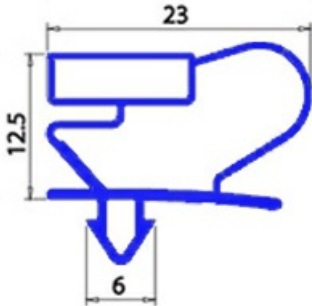

2103491

GASKET MAGNETIC SNAP 390X650MM O.D. QQ2

Date: 15-11-2024

**Technical data**

SHORT SIDE mm	A=390 mm
LONG SIDE mm	B=650 mm
PROFILE TYPE	QQ2

Manufacturer code

ANGELO PO GRANDI CUCINE SPA