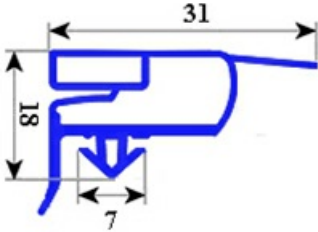

2103494

GASKET MAGNETIC SNAP RIC. PORT PA 1.1 ARF 2007 QQ6

Date: 20-09-2024

**Technical data**

SHORT SIDE mm	A=695 mm
LONG SIDE mm	B=1495 mm
PROFILE TYPE	QQ6

Manufacturer code

ILSA SPA