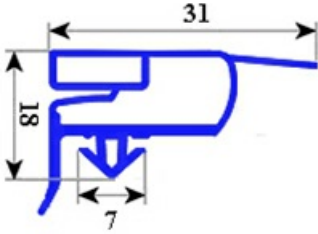

2103494

**GASKET MAGNETIC SNAP RIC. PORT PA 1.1 ARF 2007 QQ6**

Date: 15-11-2024

**Technical data**

SHORT SIDE mm	A=695 mm
LONG SIDE mm	B=1495 mm
PROFILE TYPE	QQ6

**Manufacturer code**

ILSA SPA