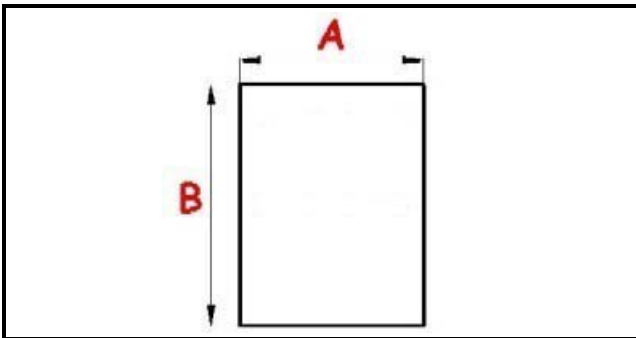

2103498

**GASKET MAGNETIC SNAP 590X420MM O.D. XX3**

Date: 20-09-2024

**Technical data**

SHORT SIDE mm	A=420 mm
LONG SIDE mm	B=590 mm
PROFILE TYPE	XX3